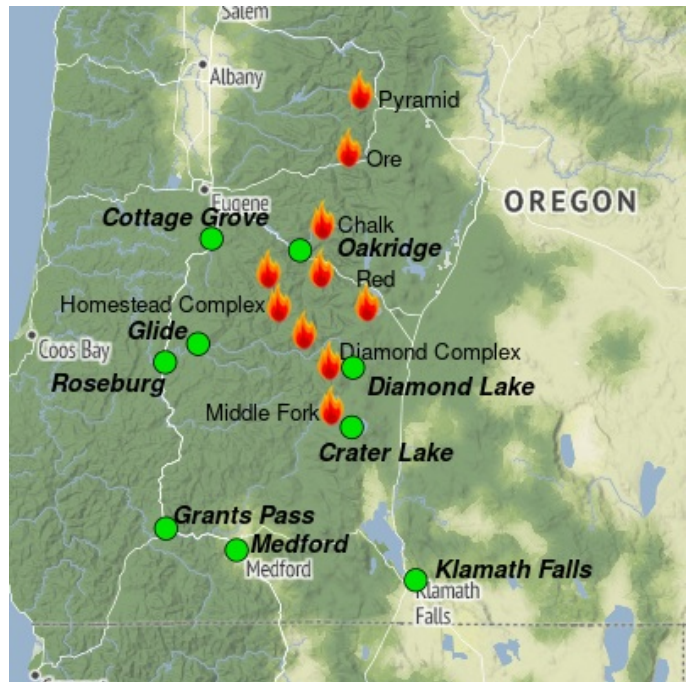

Smoke Outlook

Southern Oregon

8/30 - 8/31

Issued by [Wildland Fire Air Quality Response Program](#) on August 30, 2024 at 06:32 AM PDT

Fire

Warmer and drier weather may increase fire activity and smoke production. Fire crews continue working on fire line construction, patrolling, mop up of hotspots, and other suppression activities. The latest fire information is at [Inciweb's Wildfire Information](#).

Smoke

Areas immediately adjacent to active fires may see some smoke and/or haze. Overall, impacts should be minimal and localized. Air quality may decline as the warm/dry spell continues.

Daily AQI Forecast* for Friday

Station	Yesterday			Thu 8/29	Comment for Today -- Fri, Aug 30	Forecast*	
	hourly					Fri 8/30	Sat 8/31
	6a	noon	6p				
Roseburg				●	GOOD air quality	●	●
Cottage Grove				●	GOOD air quality	●	●
Crater Lake				●	GOOD air quality	●	●
Klamath Falls				●	GOOD air quality	●	●
Medford				●	GOOD air quality	●	●
Grants Pass				●	GOOD air quality	●	●
Oakridge				●	GOOD air quality. Some light haze may be visible in the area	●	●
Diamond Lake				●	GOOD air quality	●	●
Glide				●	GOOD air quality	●	●